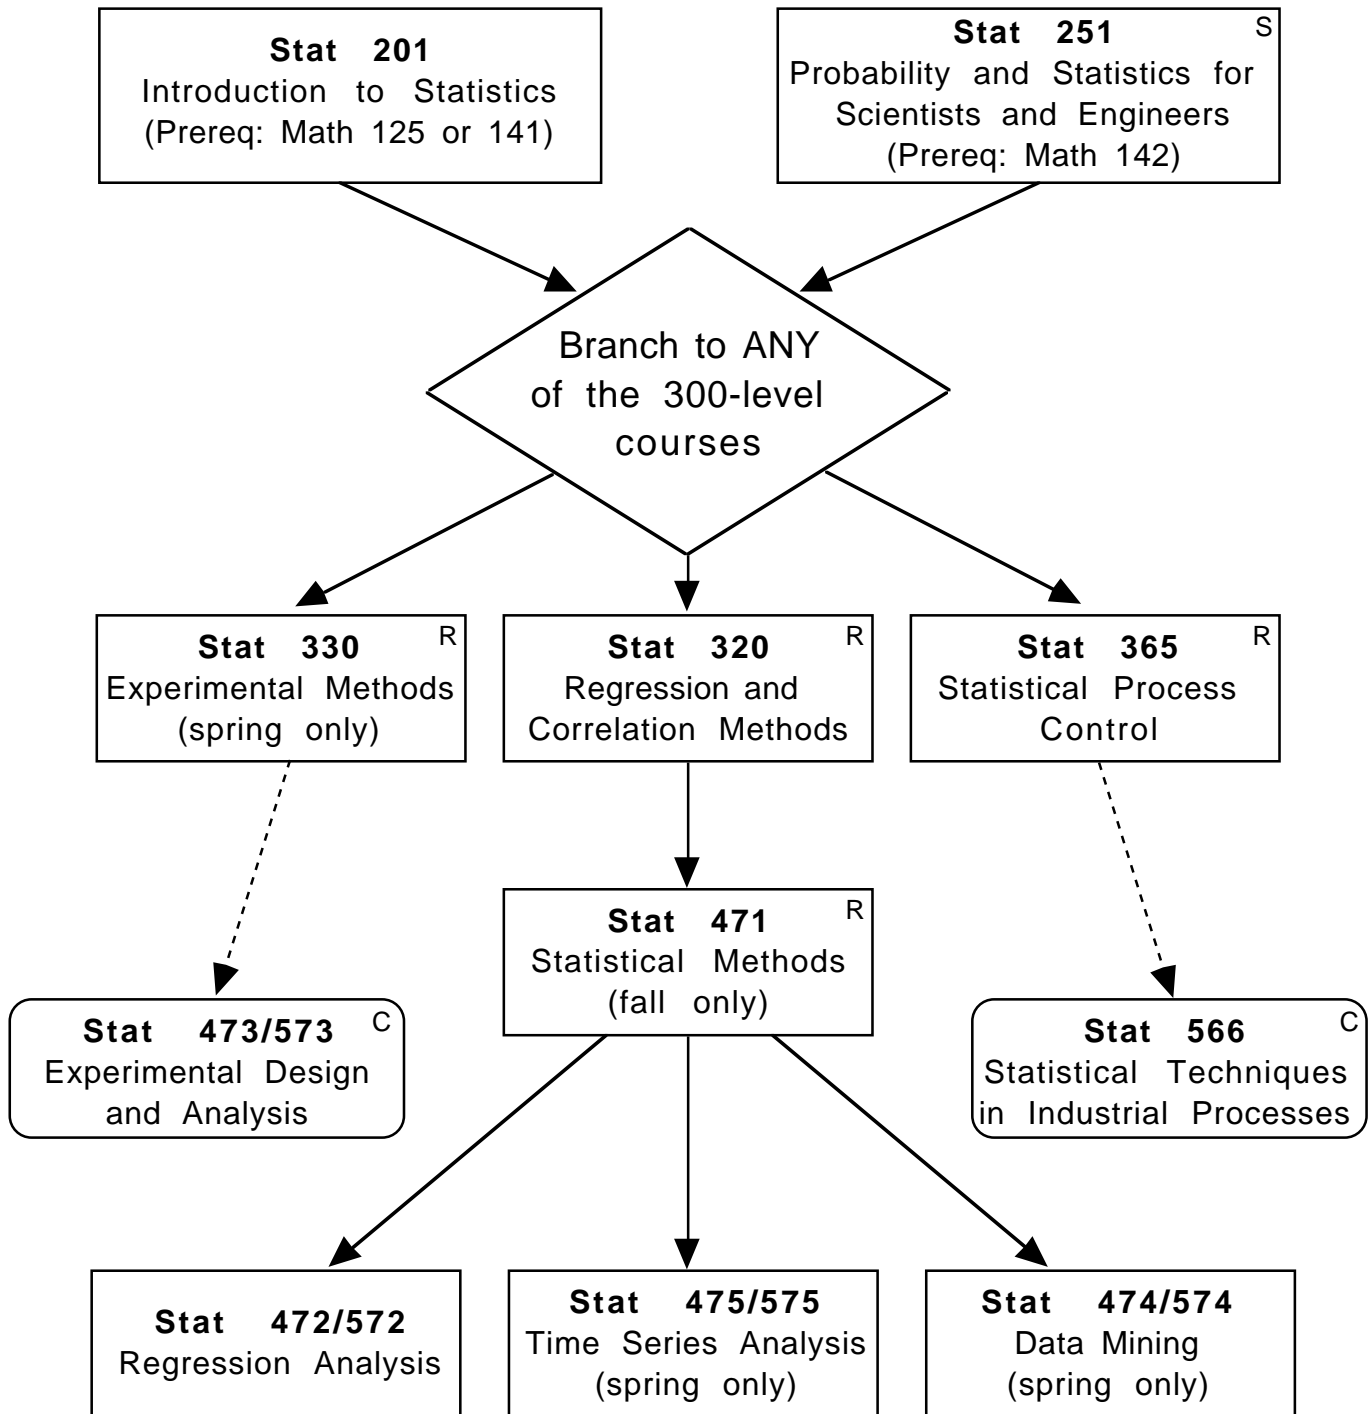

# Recommended Path for Undergraduate Statistics Courses at UT-Knoxville

<sup>S</sup> Math 323 can be used in place of Stat 251.

<sup>R</sup> These courses are required.

<sup>C</sup> These courses are only by consent of instructor.

- Graduating students are required to take the mandatory THEC exam during the spring semester prior to their graduation. See your advisor for full details.